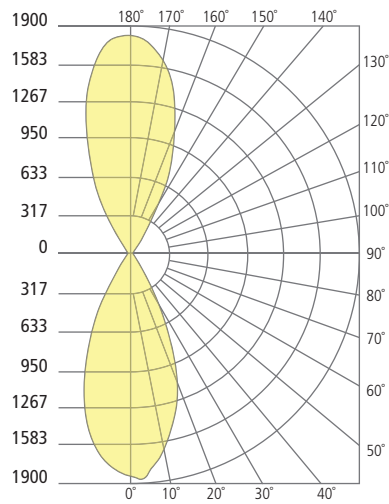

CHARA SQUARE 17
OUTDOOR WALL
shown in black

* Visit techlighting.com for specific warranty limitations and details.

ORDERING INFORMATION

PRODUCT	SHAPE	CRI/CCT	LENGTH	FINISH	FUNCTION	VOLTAGE
7000WCHA	S SQUARE	930 90 CRI 3000K	17 17"	B BLACK	UD UPLIGHT & DOWNLIGHT	UNV 120V - 277V

CHARA SQUARE 17 OUTDOOR WALL

Chara Square 17 Outdoor Wall

PHOTOMETRICS*

*For latest photometrics, please visit www.techlighting.com/OUTDOOR

CHARA SQUARE 17

Total Lumen Output: 1286
 Total Power: 11.85
 Luminaire Efficacy: 108.5
 Color Temp: 3000K
 CRI: 90
 BUG Rating: B1-U4-G0