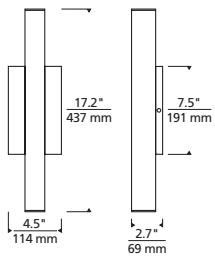

Outstanding protection against the elements:

- Powder coat finishes
- Stainless Steel mounting hardware
- Impact-resistant, UV stabilized frosted acrylic lensing

SPECIFICATIONS

DELIVERED LUMENS	1286.1
WATTS	11.85
VOLTAGE	Universal 120V-277V
DIMMING	Dimmable with most LED compatible ELV & TRIAC dimmers + 0-10V
LIGHT DISTRIBUTION	Symmetric
OPTICS	Not applicable
MOUNTING OPTIONS	Wall
CCT	3000K
CRI	90+
COLOR BINNING	3 Step
BUG RATING	B1-U4-G0
DARK SKY	Non-Compliant
WET LISTED	IP65
GENERAL LISTING	ETL, ADA
CALIFORNIA TITLE 24	Can be used to comply with CEC 2019 Title 24 Part 6 for outdoor use. Registration with CEC Appliance Database not required.
START TEMP	-30°C
FIELD SERVICEABLE LED	No
CONSTRUCTION	Aluminum
HARDWARE	Stainless Steel
FINISH	Powder Coat
LED LIFETIME	L70; >60,000 Hours
WARRANTY*	5 Years
WEIGHT	4 lbs.

CHARA SQUARE 17
OUTDOOR WALL
shown in black

* Visit techlighting.com for specific warranty limitations and details.

ORDERING INFORMATION

PRODUCT	SHAPE	CRI/CCT	LENGTH	FINISH	FUNCTION	VOLTAGE
7000WCHA	S SQUARE	930 90 CRI 3000K	17 17"	B BLACK	UD UPLIGHT & DOWNLIGHT	UNV 120V - 277V

CHARA SQUARE 17 OUTDOOR WALL

Chara Square 17 Outdoor Wall

PHOTOMETRICS*

*For latest photometrics, please visit www.techlighting.com/OUTDOOR

CHARA SQUARE 17

Total Lumen Output: 1286
 Total Power: 11.85
 Luminaire Efficacy: 108.5
 Color Temp: 3000K
 CRI: 90
 BUG Rating: B1-U4-G0