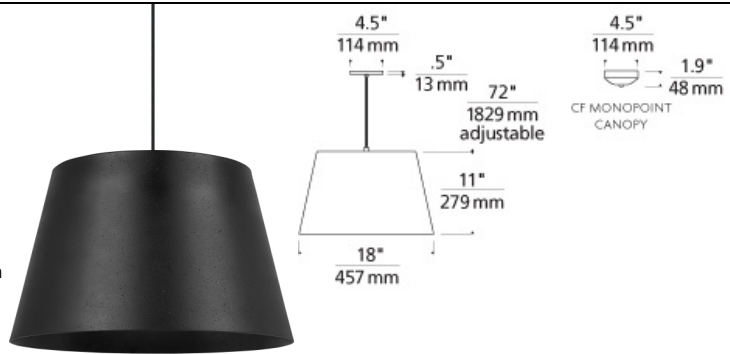

LINE-VOLTAGE PENDANTS / SUSPENSION

Henley Pendant

DESCRIPTION

The large spun metal shade of the Henley pendant light from Tech Lighting lures the eye in with its unique rough cast texture finish. Its contemporary yet neutral style and scale make it perfect for commercial and residential applications alike. Incandescent version includes 120 volt, 75 watt medium base A19 lamp with white globe diffuser. LED version includes 19 watt, 1680 delivered lumen, 2700K, medium base LED A21 lamp with white globe diffuser. Fixture provided with six feet of field-cuttable cloth cord. Incandescent version dimmable with standard incandescent dimmer. LED version dimmable with an LED compatible dimmer. Consult lamp manufacturer for more information.

INSTALLATION

This product can mount to either a 4" square electrical box with round plaster ring or an octagonal electrical box (not included).

WEIGHT

4.8lb / 2.18kg ±

textured black /
black

textured white /
white