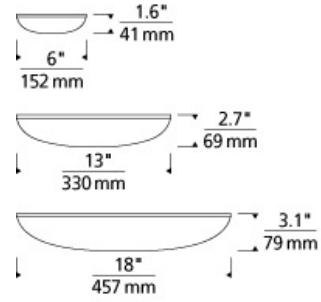

FLUSH & SEMI-FLUSH MOUNT

Megan Ceiling

DESCRIPTION

The Megan ceiling light from Tech Lighting is the pinnacle of modern minimalist design paired with the very latest in LED and acrylic diffusion technology. Whether using for bathroom lighting, hallway lighting, bedroom lighting, home office lighting, or walk-in closet lighting, its simplistic silhouette is purpose-built for ubiquitous residential use. Plus, its three graduated diameters of 6", 13" and 18" - each with relatively scaled and impactful light output - make this sleek flush mount ceiling fixture incredibly scalable for use in hospitality and commercial applications alike. Choice of a warm 2700K or a cooler 3000K color temperature allow for further customization for the contemporary space you intend to illuminate. The Megan can also be mounted on a wall as a stylish ADA-compliant wall sconce light. 6in diameter includes 11.6 watt, 696 delivered lumen, 2700K or 3000K LED module. 13in diameter includes 42 watt, 1833 delivered lumen, 2700K or 3000K LED module. 18in diameter includes 53 watt, 1608 delivered lumen, 2700K or 3000K LED module.

INSTALLATION

This product can mount to either a 4" square electrical box with round plaster ring or an octagonal electrical box (not included).

satin nickel 6" satin nickel 13" satin nickel 18"

ORDERING INFORMATION