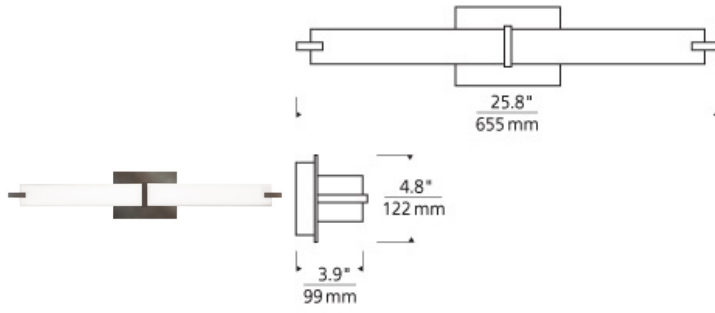

BATH COLLECTION

DESCRIPTION

Rectilinear shaped light bar with multi-layered white glass or white acrylic. Plated pressure formed frame. Provides task and ambient light. Incandescent includes 40 watt, halogen mini-candelabra base lamps. LED includes 25 watt, 1460 delivered lumen, 2700K or 3000K LED module. Incandescent version dimmable with standard incandescent dimmer. LED version dimmable with low-voltage electronic or triac dimmer. ADA compliant. May be mounted vertically or horizontally.

INSTALLATION

This product can mount to either a 4" square electrical box with round plaster ring or an octagonal electrical box. For wall mount use only. 12.5" of clearance is needed on one side of the fixture to remove glass when relamping.