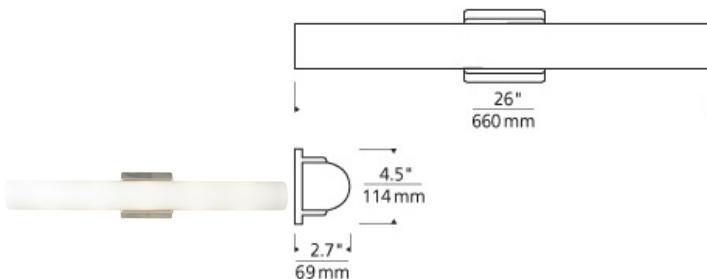

BATH COLLECTION

Solace Bath

DESCRIPTION

Clean frosted glass on a minimal metal base. Provides task and ambient light. May be mounted vertically or horizontally. Incandescent includes five 120 volt 40 watt G9 base halogen lamps; fluorescent includes two 24 watt T5 high output linear fluorescent lamps and electronic ballast. Incandescent version dimmable with standard incandescent dimmer. ADA compliant.

INSTALLATION

This product can mount to either a 4" square electrical box with round plaster ring or an octagonal electrical box. May also be mounted vertically. For wall mount use only.

WEIGHT

7.84lb / 3.56kg ±