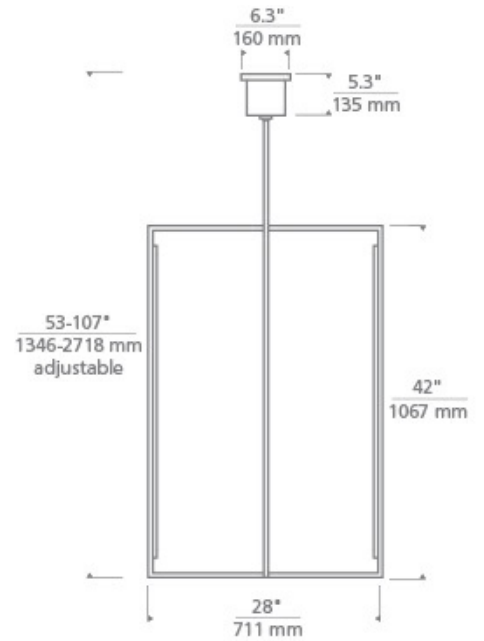

Nightshade Black

LAMPING

Includes 120-277 volt universal, 69.4 watt, 1789 delivered lumens, 3000K, 90 CRI LED module. Dimmable with most LED compatible ELV dimmers. Includes (2) 6" and (4) 12" rigid stems in coordinating finish. Can be installed on a sloped ceiling up to 20°

700 _____ KNW _____

JOB NAME _____

NOTES _____

KENWAY 42 PENDANT

SPECIFICATIONS

HARDWARE MATERIAL	Metal
SHADE MATERIAL	Acrylic
NET WEIGHT	18 lbs
HEIGHT	42in
WIDTH	28in
LENGTH	28in
UP LIGHT / DOWN LIGHT / BOTH?	
WET LISTED	
DAMP LISTED	Yes
DRY LISTED	
MIN. HANGING HEIGHT	53in
MAX HANGING HEIGHT	107in
TOTAL CORD LENGTH	
TOTAL STEM LENGTH	Up to 60in
STEM QTY	6
SLOPED CEILING ADAPTABLE?	Yes 20° Max
GENERAL LISTING	ETL Listed
INCLUDES	