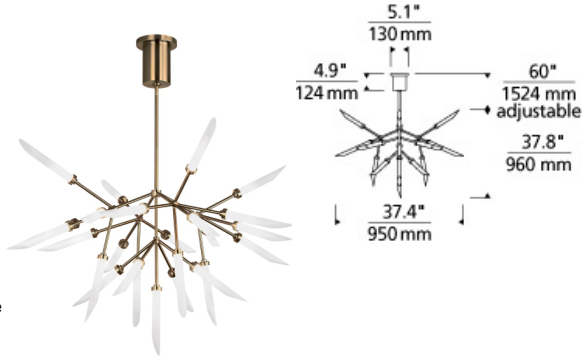

Spur Chandelier

DESCRIPTION

The Spur LED chandelier from Tech Lighting is a wholly modern interpretation of classic multi-arm chandelier, five arms each feature a cluster of five glass spurs dramatically extending in opposing directions. Whether you select the warm aged brass finish or the sleek satin nickel finish, each chandelier features twenty five individual frosted glass spurs which accent the LED light sources for an unmistakable high-end look. With its medium scale and plentiful, fully dimmable LED light output, the Spur chandelier is an incredible choice for making an impactful statement as dining room lighting, kitchen island lighting, living room lighting or foyer lighting. If you have something larger in mind, be sure to check out the Spur Grande chandelier also available from Tech Lighting. Includes (25) 2.6 watt, 91 delivered lumen (2285 total delivered lumens), 2700K, LED modules. Fixture provided with 60" of variable rigid stems. Dimmable with low-voltage electronic dimmer.

INSTALLATION

This product can mount to either a 4" square electrical box with round plaster ring or an octagon electrical box.

WEIGHT

5.9-5.9lb / 2.68-2.68kg ±

frost / aged brass frost / satin nickel

ORDERING INFORMATION