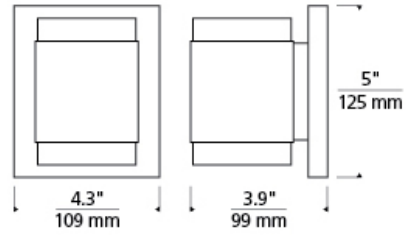

WALL COLLECTION

Voto Wall Round

DESCRIPTION

Simple elegance defined. A handsome die-cast metal body is echoed by symmetrical reveals cut from a solid piece of optically pure crystal. Beautiful LED light pours from the top and bottom of the thick-cut crystal to provide a surplus of illumination. May be mounted horizontally or vertically. Includes 9 watt, 560 net lumen, 3000K LED module. Dimmable with low-voltage electronic dimmer. May be mounted horizontally or vertically. ADA compliant.

INSTALLATION

This product can mount to either a 4" square electrical box with round plaster ring or an octagonal electrical box (not included).

WEIGHT

2.16lb / 0.98kg ±

clear

antique bronze

black

satin nickel