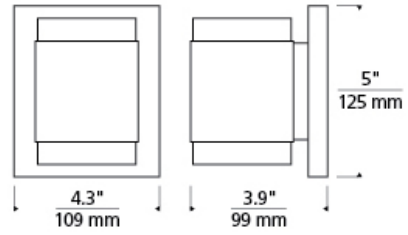

WALL COLLECTION

Voto Wall Square

DESCRIPTION

Simple elegance defined. A handsome die-cast metal body is echoed by symmetrical reveals cut from a solid piece of optically pure crystal. Beautiful LED light pours from the top and bottom of the thick-cut crystal to provide a surplus of illumination. May be mounted horizontally or vertically. Includes 9 watt, 560 net lumen, 3000K LED module. Dimmable with low-voltage electronic dimmer. May be mounted horizontally or vertically. ADA compliant.

INSTALLATION

This product can mount to either a 4" square electrical box with round plaster ring or an octagonal electrical box (not included).

WEIGHT

2.81lb / 1.27kg ±

smoke

antique bronze

black

satin nickel