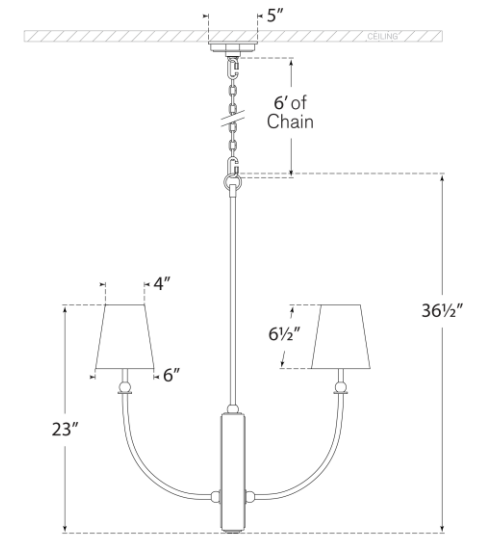

TEAR SHEET

Hulton Medium Chandelier

Item # TOB 5189BZ/HAB-L

Designer: Thomas O'Brien

Height: 36.5"

Width: 28"

Canopy: 5" Square

Finishes: BZ/HAB, PN

Shade Treatments: L

Shade Details: 4" x 6" x 6.5"

Socket: 4 - E12 Candelabra

Wattage: 4 - 40 B11

Weight: 31 Pounds

Top View

Side View