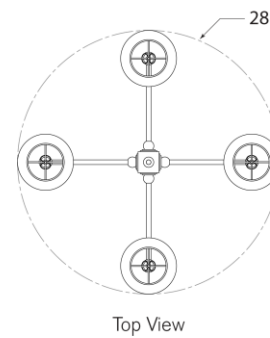

TEAR SHEET

Hulton Medium Chandelier

Item # TOB 5189BZ/HAB-L

Designer: Thomas O'Brien

Height: 36.5"

Width: 28"

Canopy: 5" Square

Finishes: BZ/HAB, PN

Shade Treatments: L

Shade Details: 4" x 6" x 6.5"

Socket: 4 - E12 Candelabra

Wattage: 4 - 40 B11

Weight: 31 Pounds

Top View

Side View