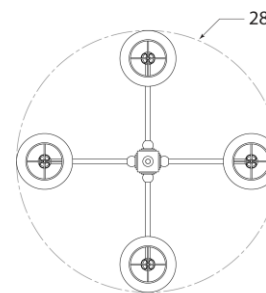

SPEC SHEET

Hulton Medium Chandelier

Item # TOB 5189HAB-L

Designer: Thomas O'Brien

Height: 36.5"

Width: 28"

Canopy: 5" Square

Finishes: BZ/HAB, HAB, PN

Shade Treatments: L

Shade Details: 4" x 6" x 6.5"

Socket: 4 - E12 Candelabra

Wattage: 4 - 40 B

Top View

Side View