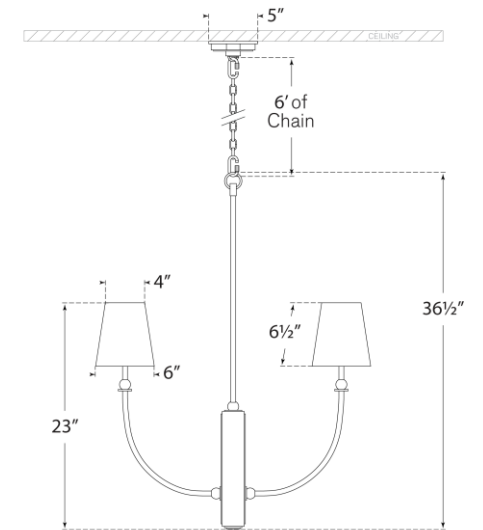

SPEC SHEET

Hulton Medium Chandelier

Item # TOB 5189HAB-L

Designer: Thomas O'Brien

Height: 36.5"

Width: 28"

Canopy: 5" Square

Finishes: BZ/HAB, HAB, PN

Shade Treatments: L

Shade Details: 4" x 6" x 6.5"

Socket: 4 - E12 Candelabra

Wattage: 4 - 40 B

Top View

Side View